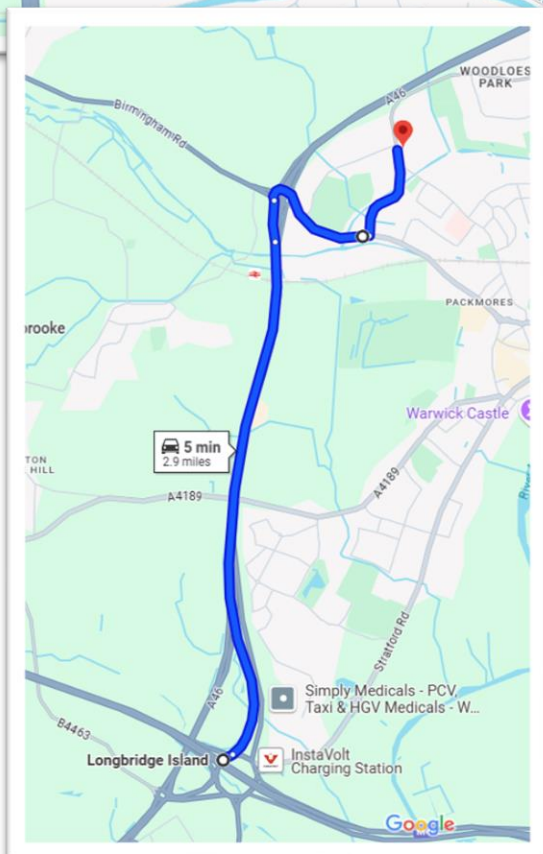

VOLVO

VOLVO GROUP UK LTD DIRECTIONS VOLVO BUS UK & IRELAND

Postcode: CV34 5YA

Volvo Group UK Ltd
Wedgnock Lane
Warwick
CV34 5YA

Main reception off Rothwell Road
Parking in car park opposite main entrance

Local from A46

From the North | M6

From the South | M40 / M42