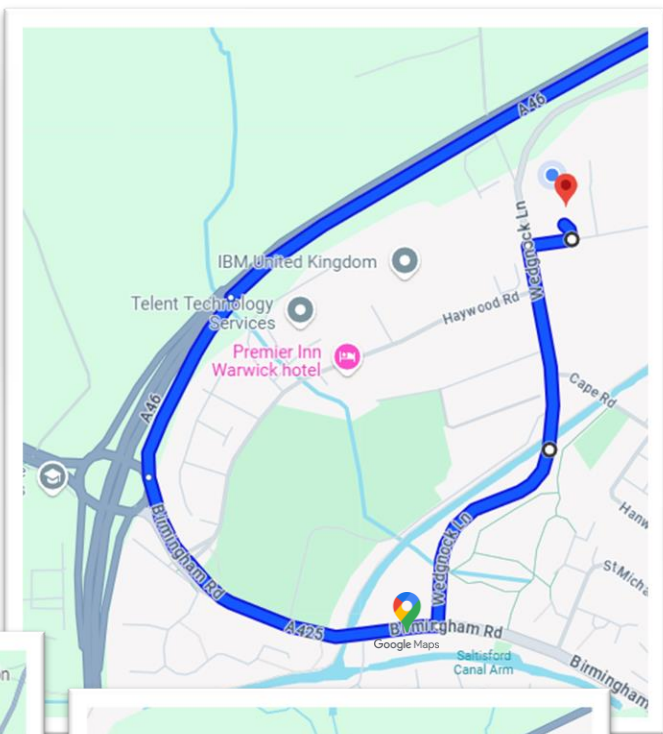

VOLVO

VOLVO GROUP UK LTD DIRECTIONS VOLVO BUS UK & IRELAND

Postcode: CV34 5YA

Volvo Group UK Ltd
Wedgnock Lane
Warwick
CV34 5YA

Main reception off Rothwell Road
Parking in car park opposite main entrance

Local from A46

From the North | M6

From the South | M40 / M42