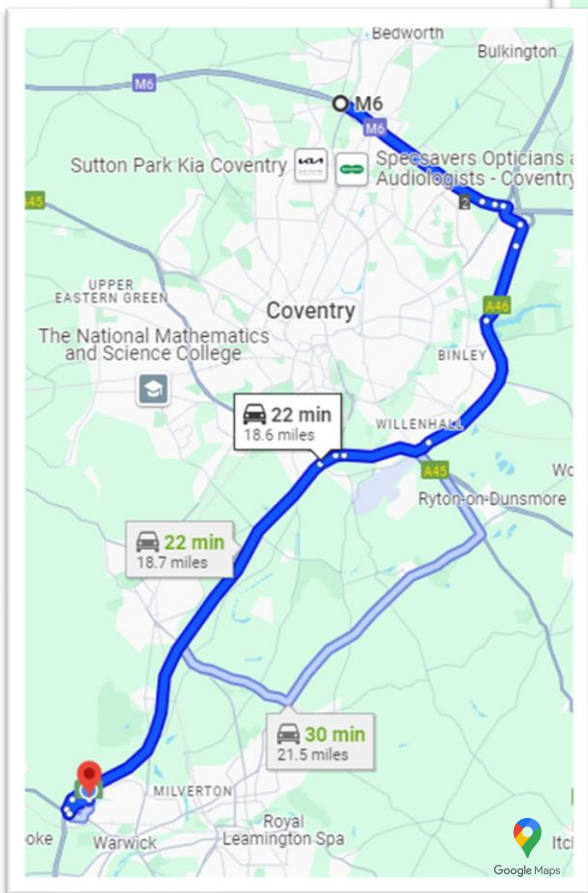

VOLVO

VOLVO GROUP UK LTD DIRECTIONS VOLVO BUS UK & IRELAND

Postcode: CV34 5YA

Volvo Group UK Ltd
Wedgnock Lane
Warwick
CV34 5YA

Main reception off Rothwell Road
Parking in car park opposite main entrance

Local from A46

From the North | M6

From the South | M40 / M42