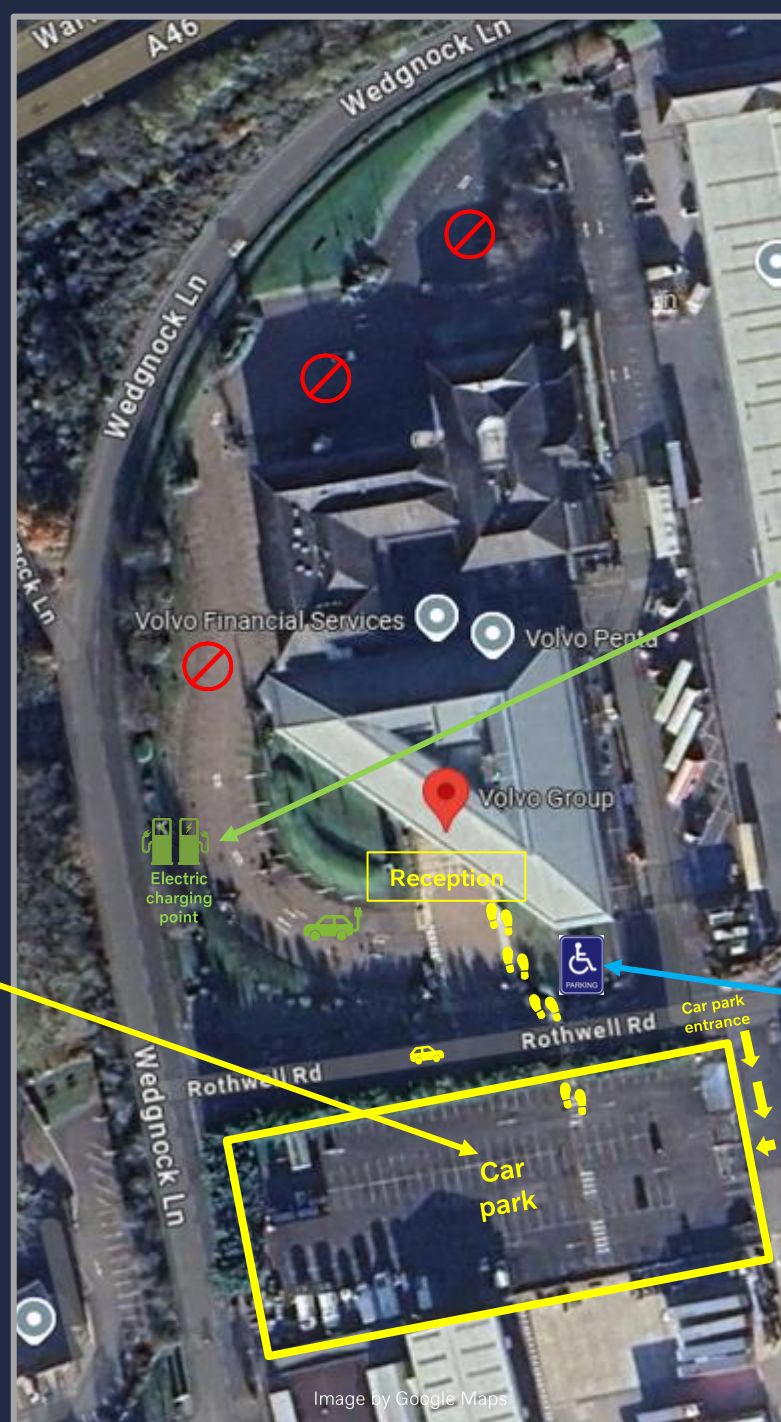

V O L V O

WELCOME TO

VOLVO GROUP (UK) LTD

EVENT PARKING INFORMATION

Volvo Buses

2025-01-15

PARKING

- We ask all event delegates to please park in the Rothwell Road car park which is on the opposite side of the road to the main reception.
- Leave the car park through the pedestrian gate, use the zebra crossing and make your way into the main reception area.
- There is limited visitor parking at the front of the building.
-  The areas around the side and rear of the building are for employee parking.

ELECTRIC VEHICLE CHARGING

- We have 2 x 22KW charging points for visitors in the visitor car park available on a first come, first served basis.
- Please ask Reception for the RFID card to enable the charger.
- We do ask you to move your vehicle as soon as the charge is completed.

DISABLED PARKING

- We have 2 x disabled parking bays on the right-hand side as you enter the site.